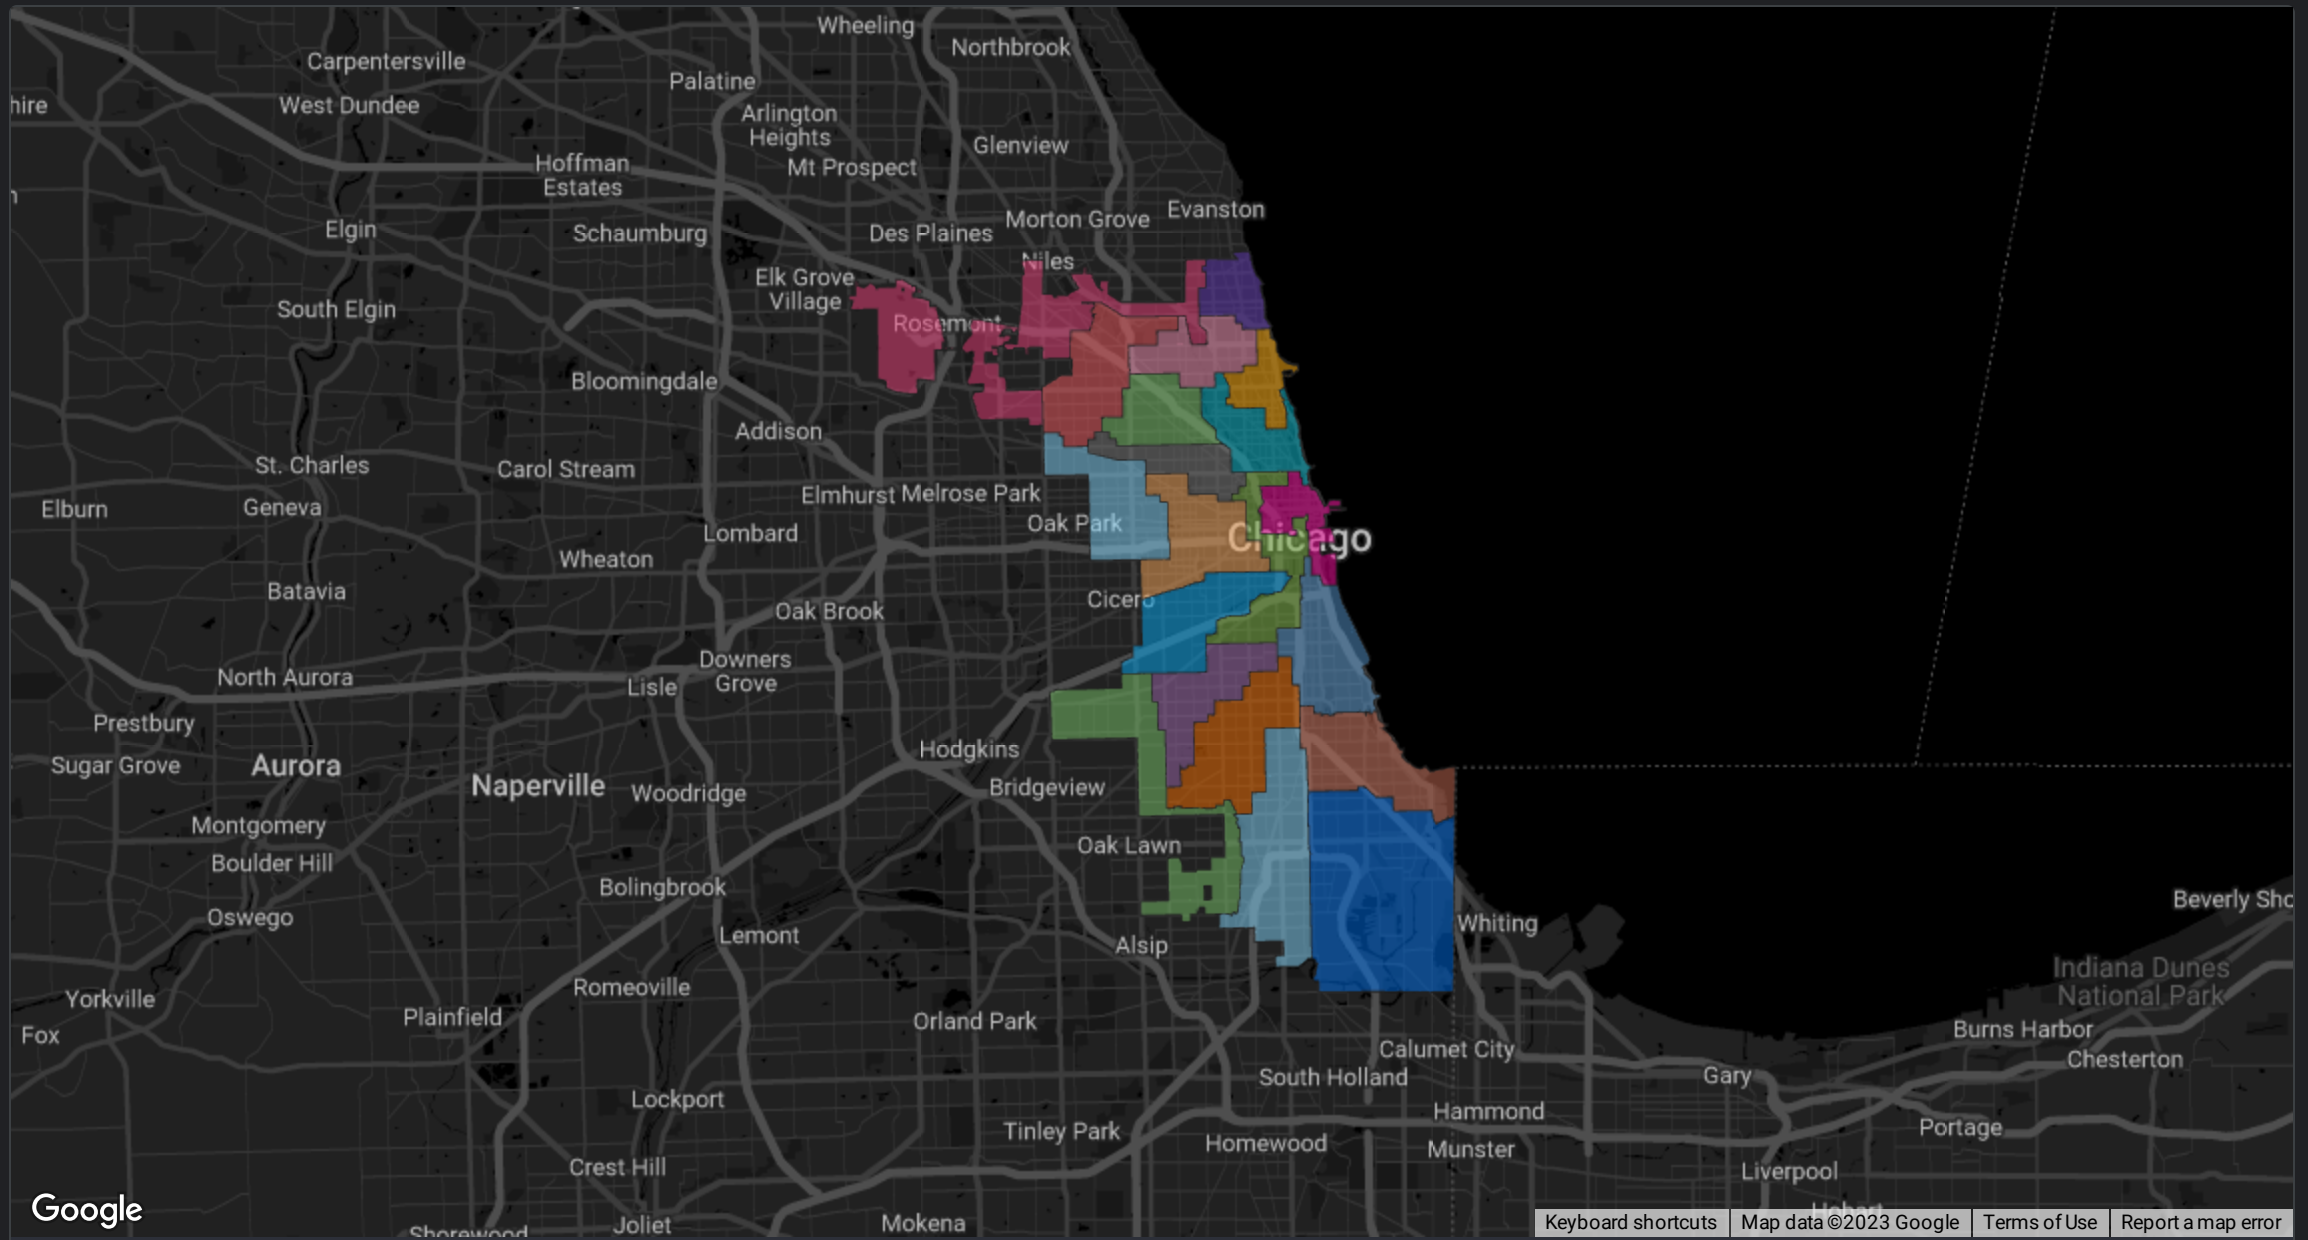

# 20 District ERSB Map v04

map4\_districts\_20

- D10B
- D10A
- D09B
- D09A
- D08B
- D08A
- D07B
- D07A
- D06B
- D06A
- D05B
- D05A
- D04B
- D04A
- D03B
- D03A
- D02B
- D02A
- D01B
- D01A

District	Neighborhoods	Race Majority	Race Plurality	Census Pop	VAP	CPS Students	Black Pop	Latine Pop	White Pop	Asian Pop	BIPOC Pop
D02A	Rogers Park / West Ridge	Mixed	White	137,516	114,523	11,098	20%	21%	39%	16%	61%
D10A	West Englewood / Ashburn	Black	Black	137,745	102,951	19,569	63%	31%	3%	1%	97%
D06A	West Town / Cragin	Latino	Latino	136,833	110,199	19,808	5%	51%	37%	3%	63%
D04A	Austin / West Garfield Park	Black	Black	137,373	104,384	12,420	68%	25%	5%	1%	95%
D09A	Calumet Heights / Hegewisch	Black	Black	136,826	106,031	19,392	67%	25%	5%	+0%	95%
D09B	Washington Heights / Auburn Gresham	Black	Black	137,909	107,161	19,417	92%	3%	2%	+0%	98%
D08A	Bronzeville / Hyde Park	Black	Black	136,844	113,593	14,998	58%	6%	21%	10%	79%
D08B	Woodlawn / South Shore	Black	Black	137,704	106,394	14,201	89%	4%	2%	1%	98%
D04B	East Garfield / North Lawndale	Black	Black	137,849	105,650	22,456	52%	26%	16%	4%	84%
D07A	Pilsen / Little Village	Latino	Latino	137,664	104,523	22,136	6%	81%	8%	3%	92%
D03B	Irving Park / Logan Square	Latino	Latino	137,800	110,794	14,242	3%	54%	34%	5%	66%
D03A	Albany Park / Lincoln Square	Mixed	White	137,157	112,323	14,916	5%	31%	48%	12%	52%
D02B	Uptown / Lakeview	White	White	137,307	122,872	7,797	11%	11%	65%	9%	35%
D07B	Gage Park / Back of the Yards	Latino	Latino	136,605	98,225	27,008	4%	88%	5%	2%	95%
D06B	Chinatown / University Village	Mixed	White	137,515	118,609	18,302	9%	19%	40%	29%	60%
D10B	Midway / Mt. Greenwood	Mixed	Latino	137,373	104,580	14,509	8%	48%	42%	1%	58%
D05B	Streeterville / River North	White	White	137,169	127,255	2,738	6%	7%	68%	15%	32%
D05A	Lincoln Park / Old Town	White	White	137,326	115,678	15,041	3%	9%	76%	7%	24%
D01B	Jefferson Park / Portage Park	Mixed	White	136,656	108,759	14,026	2%	41%	47%	7%	53%
D01A	O'Hare / Norwood Park	White	White	137,217	106,711	17,778	3%	16%	66%	12%	34%